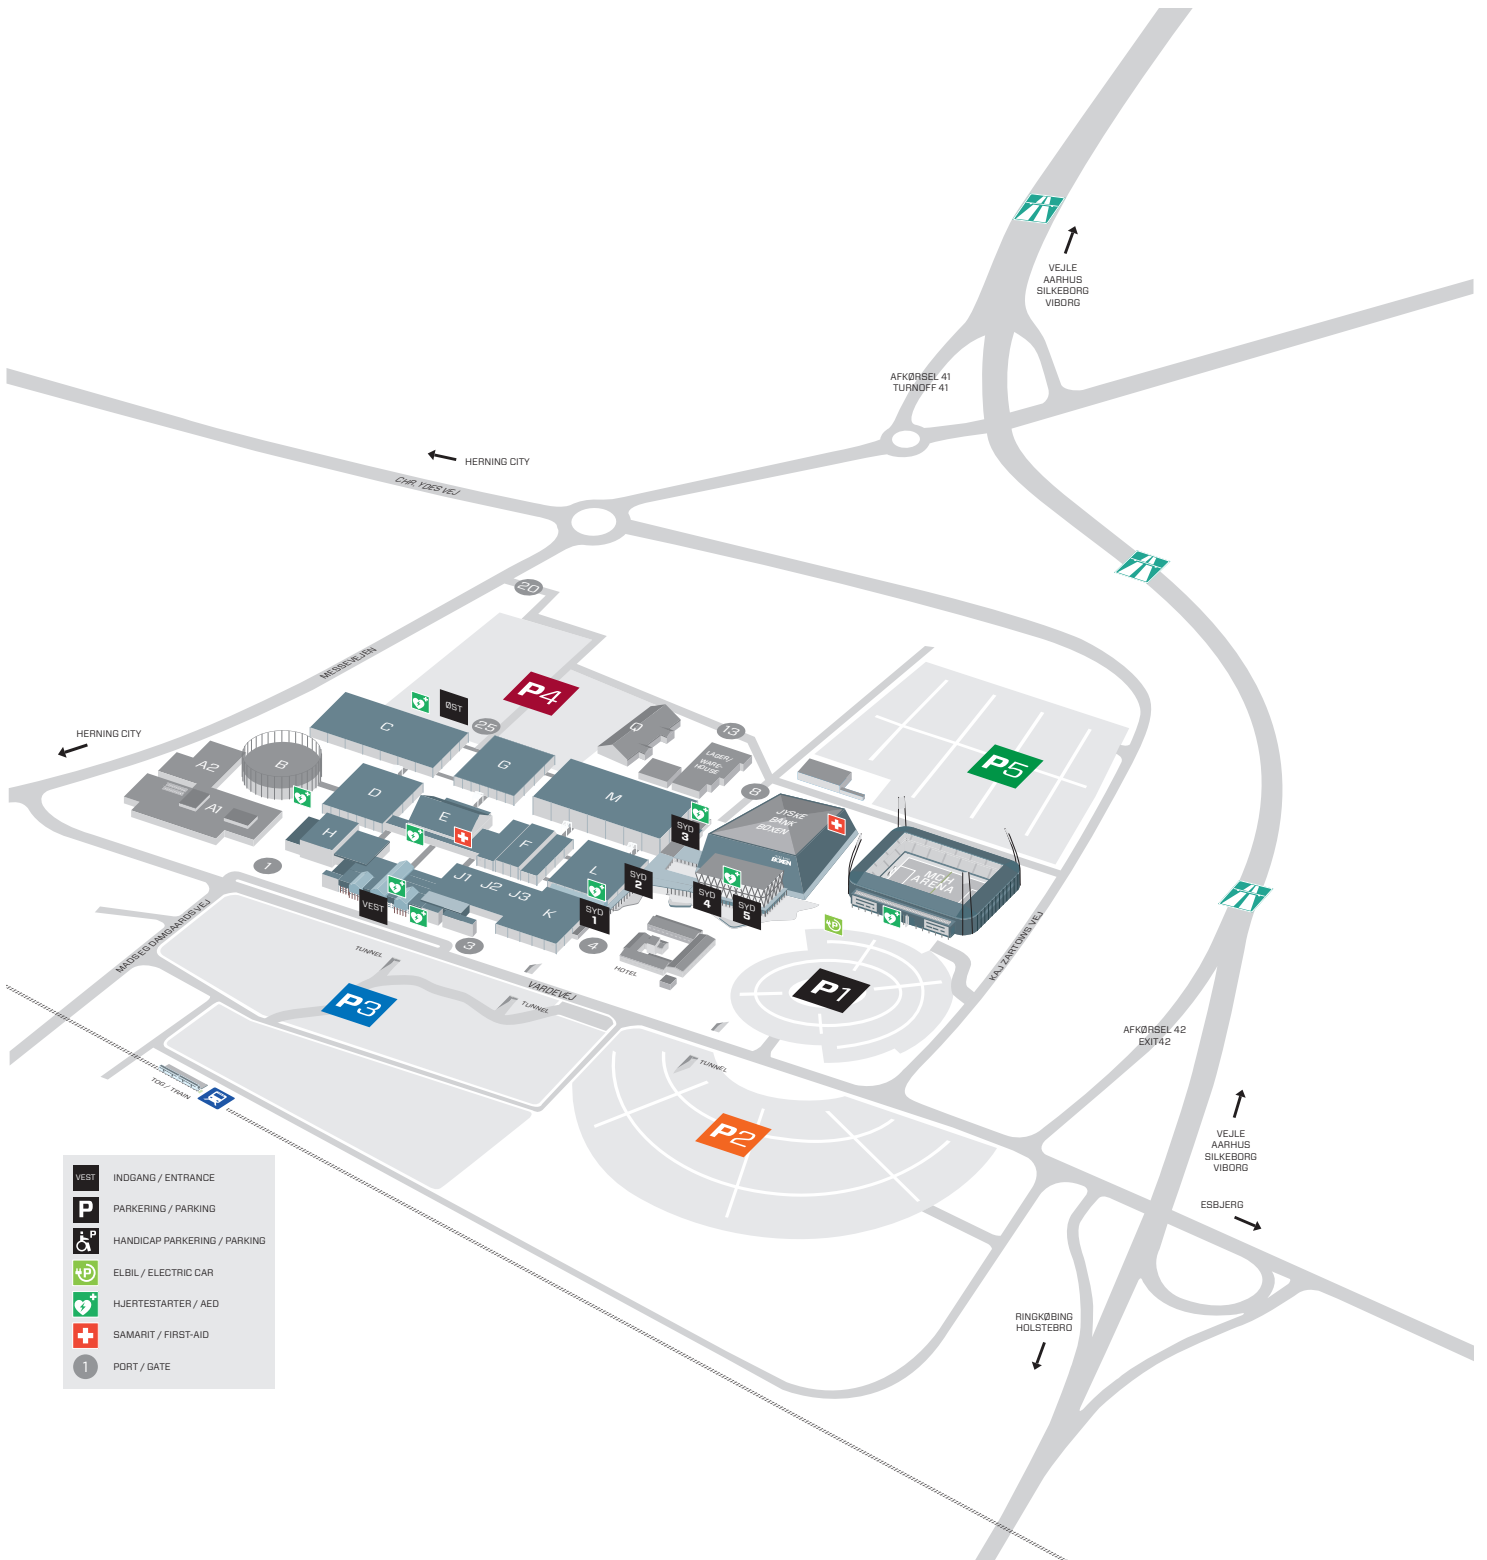

GENERELT OVERSIGTSKORT

MCH Messecenter Herning

	INDGANG / ENTRANCE
	PARKERING / PARKING
	HANDICAP PARKERING / PARKING
	ELBIL / ELECTRIC CAR
	HJERTESTARTER / AED
	SAMARIT / FIRST-AID
	PORT / GATE