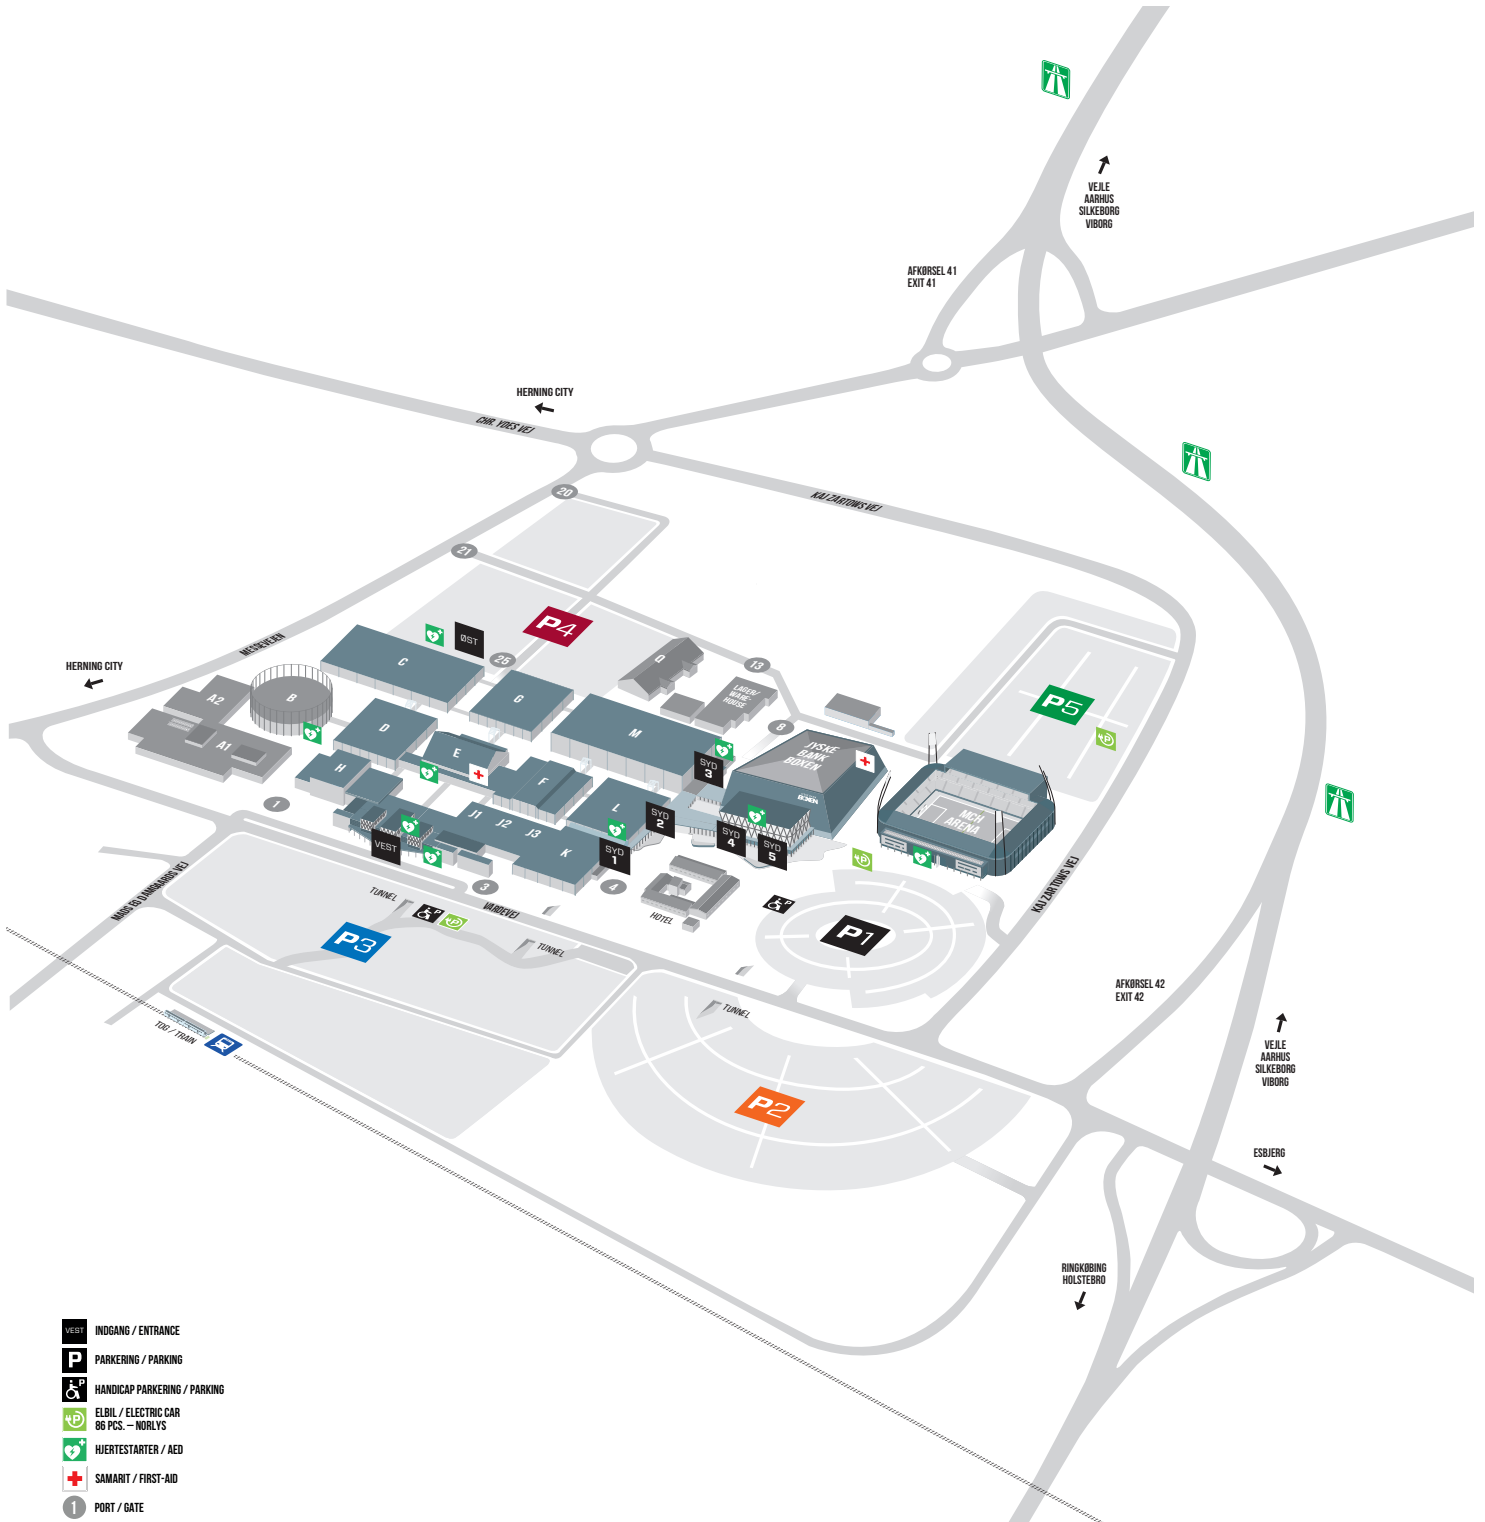

OVERSIGTSKORT / OVERVIEW MAP

- INDANG / ENTRANCE
- PARKERING / PARKING
- HANDICAP PARKERING / PARKING
- ELBIL / ELECTRIC CAR
86 PCS. – NØRLYS
- HJERTESTARTER / AED
- SAMARIT / FIRST-AID
- PORT / GATE