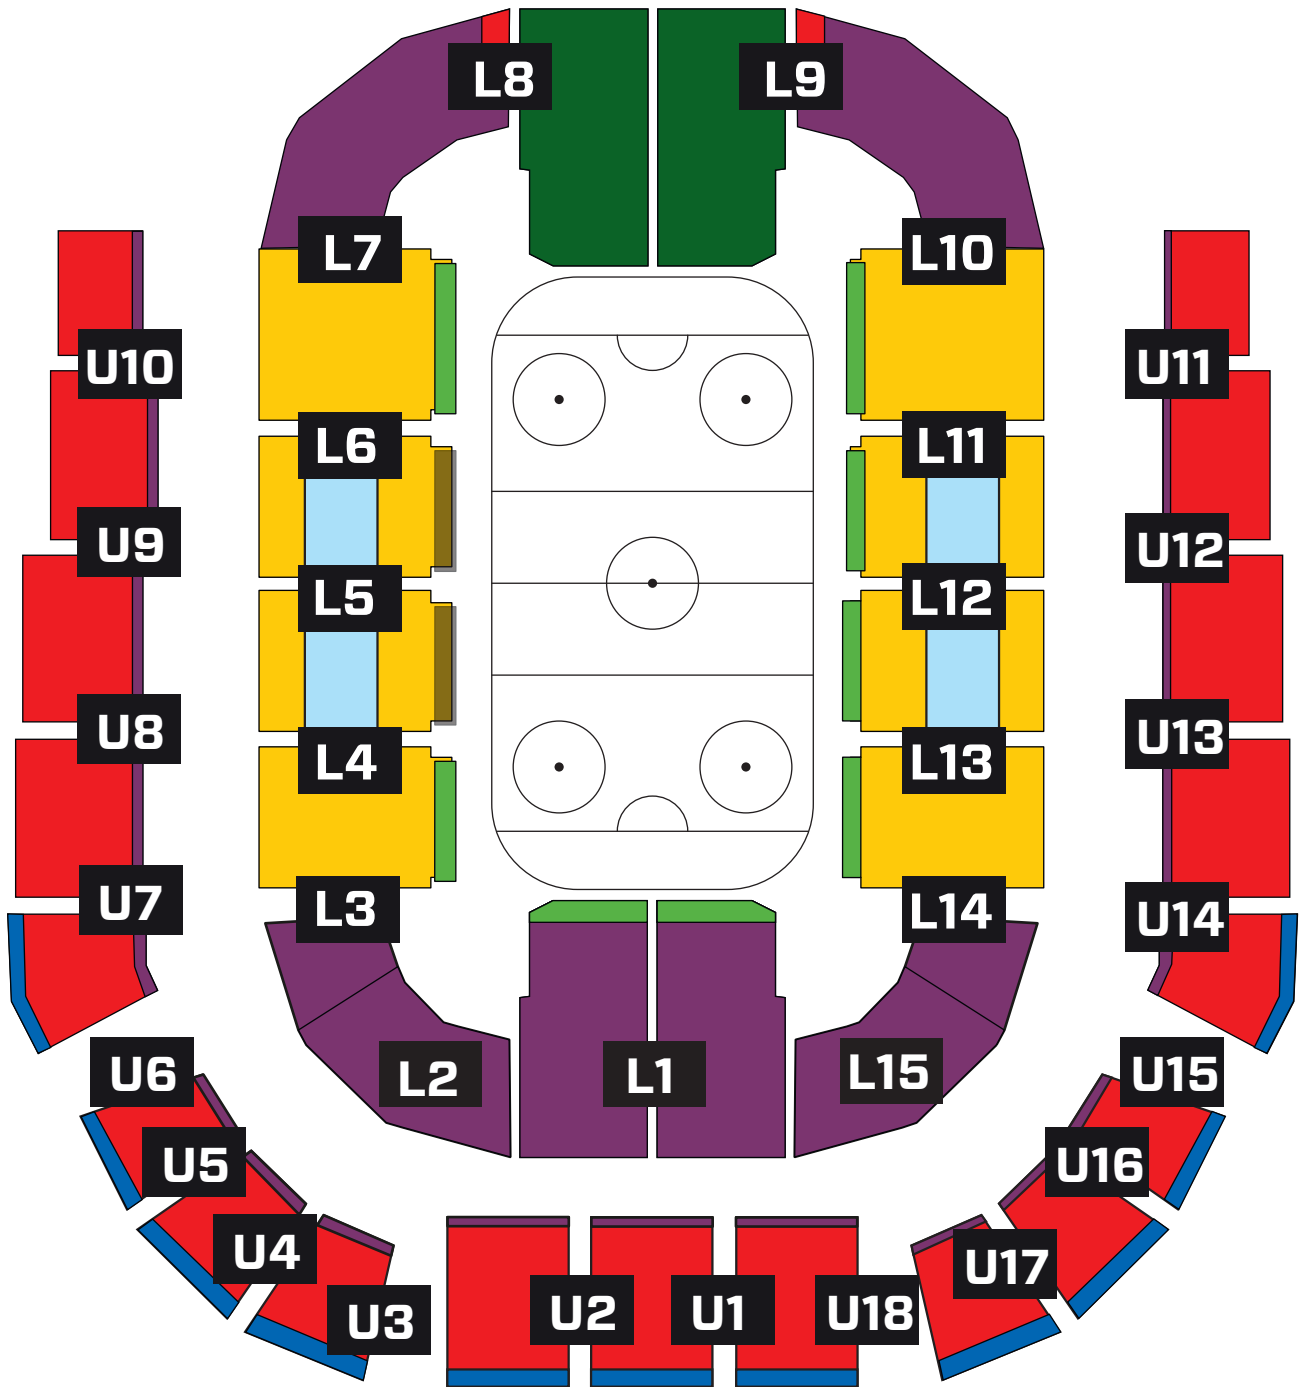

2025 IIHF ICE HOCKEY WORLD CHAMPIONSHIP

9-22 May 2025

- CAT 1 seats
- CAT 2 seats
- CAT 3 seats

- CAT 4 seats
- CAT 5 seats
- Rink Side
- Standing

Note, the plan is indicative schematic